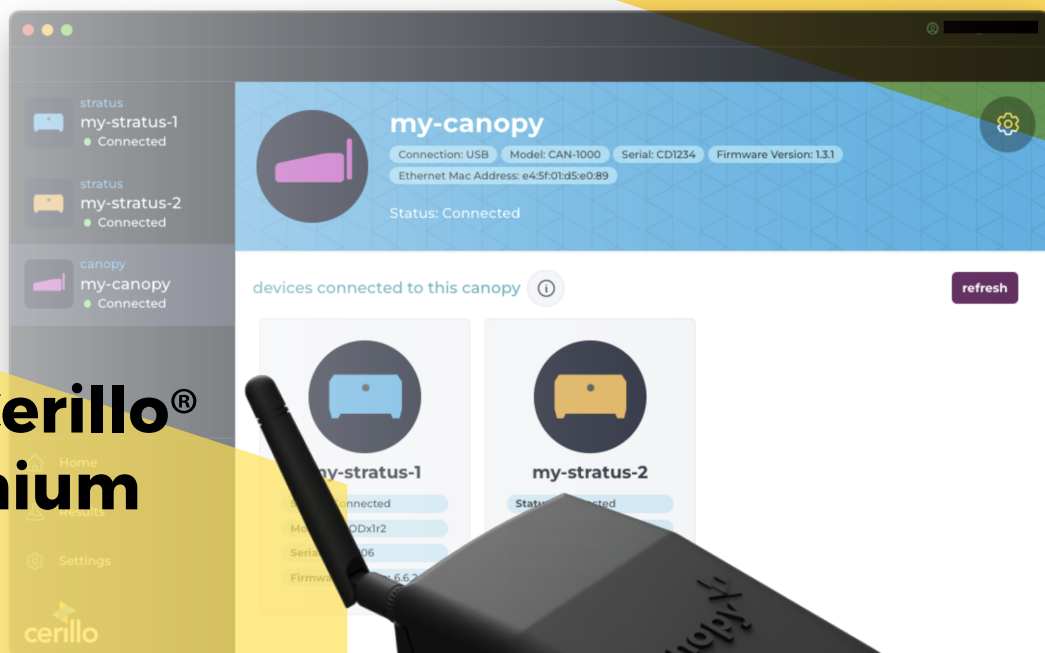

Canopy with Cerillo[®] Labrador Premium

Wireless Accessory Package

Features

- Wireless data transmission and control of Cerillo's microplate reader
- Real-time monitoring of readings within 15 meters of cerillo devices
- Modern, responsive user interface
- Small and portable
- Wirelessly connect multiple Cerillo devices to one computer
- Access for up to five unique users of the Cerillo Labrador Premium Software